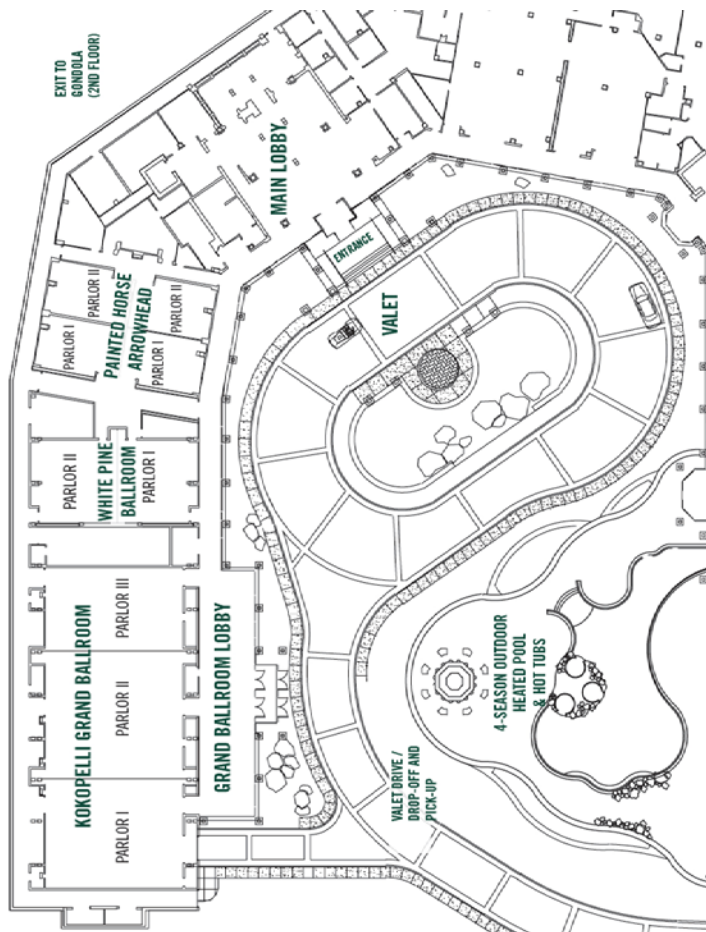

Sponsors

Utah Farm Bureau
Utah Department of Agriculture and Food